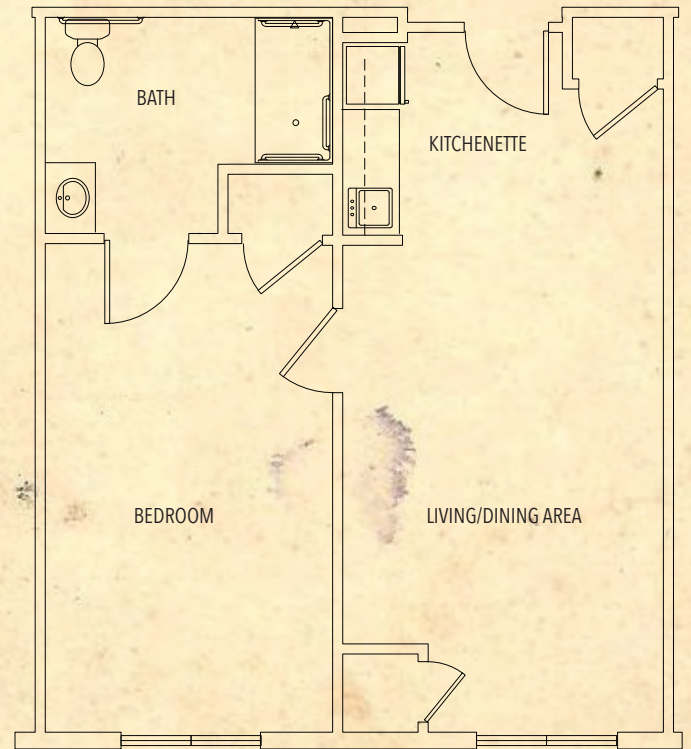

ASSISTED LIVING UNITS

PELICAN | Studio | 320 Sq. Ft.

- Weekly housekeeping & laundry
- Local transportation
- Pendant 24/7 care

HERON | 1 BR - 1 BA | 524 Sq. Ft.

EGRET | 1 BR - 1 BA | 550 Sq. Ft.

FAIRWIND | 2 BR - 2 BA | 855 Sq. Ft.

TRADEWIND | 2 BR - 2 BA | 877 Sq. Ft.

www.SeagrassVillagePO.com