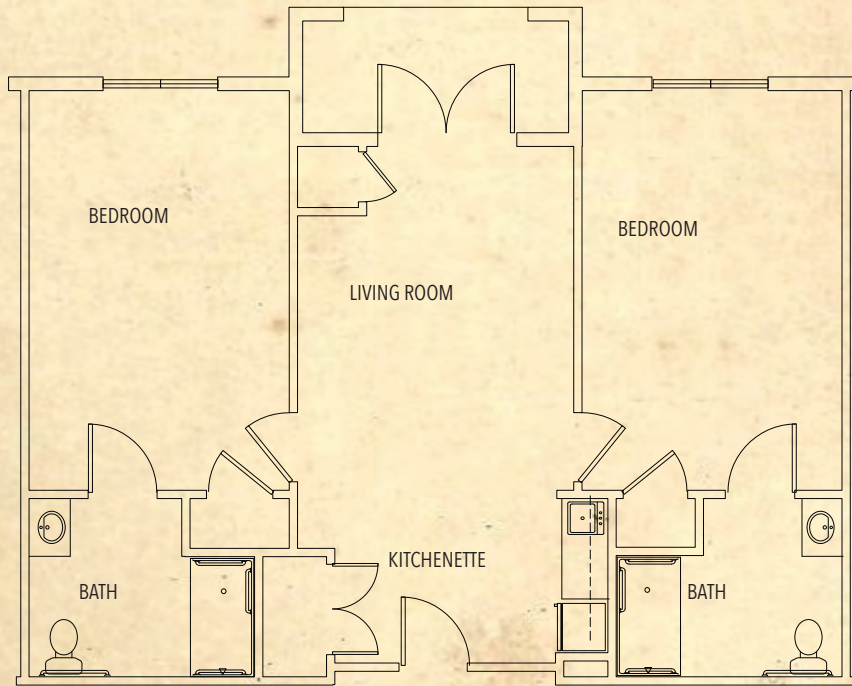

ASSISTED LIVING UNITS

PELICAN | Studio | 320 Sq. Ft.

- Weekly housekeeping & laundry
- Local transportation
- Pendant 24/7 care

HERON | 1 BR - 1 BA | 524 Sq. Ft.

EGRET | 1 BR - 1 BA | 550 Sq. Ft.

FAIRWIND | 2 BR - 2 BA | 855 Sq. Ft.

TRADEWIND | 2 BR - 2 BA | 877 Sq. Ft.

www.SeagrassVillagePO.com