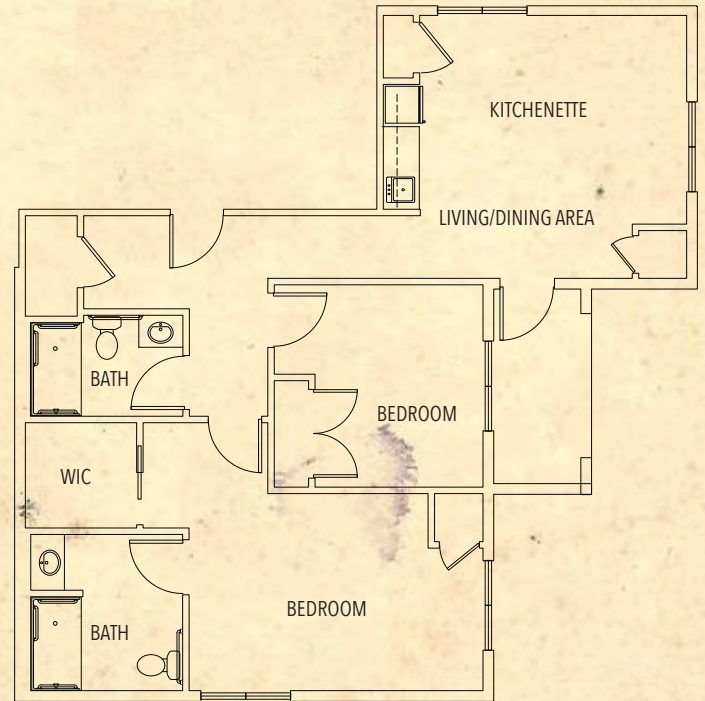

ASSISTED LIVING UNITS

PELICAN | Studio | 320 Sq. Ft.

- Weekly housekeeping & laundry
- Local transportation
- Pendant 24/7 care

HERON | 1 BR - 1 BA | 524 Sq. Ft.

EGRET | 1 BR - 1 BA | 550 Sq. Ft.

FAIRWIND | 2 BR - 2 BA | 855 Sq. Ft.

TRADEWIND | 2 BR - 2 BA | 877 Sq. Ft.

www.SeagrassVillagePO.com