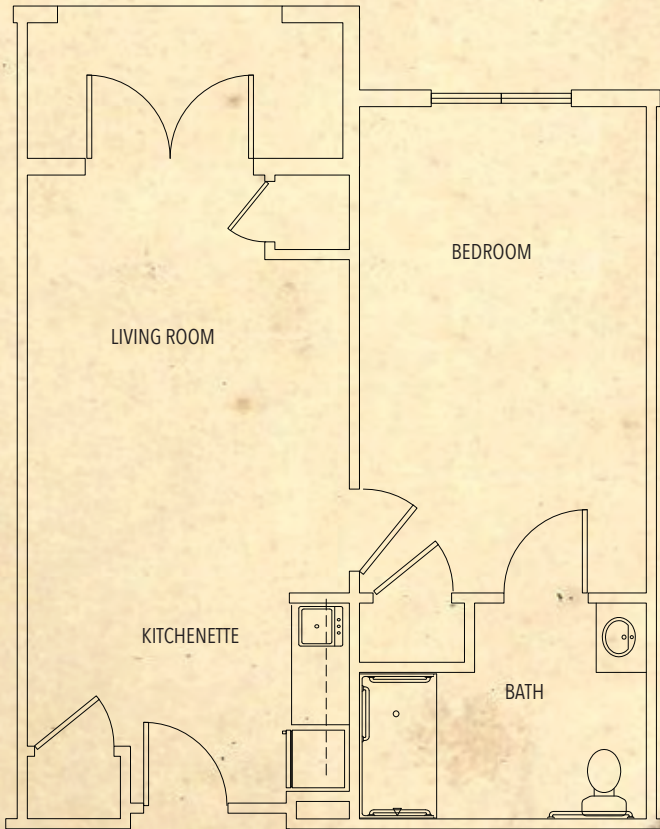

ASSISTED LIVING UNITS

PELICAN | Studio | 320 Sq. Ft.

- Weekly housekeeping & laundry
- Local transportation
- Pendant 24/7 care

HERON | 1 BR - 1 BA | 524 Sq. Ft.

EGRET | 1 BR - 1 BA | 550 Sq. Ft.

FAIRWIND | 2 BR - 2 BA | 855 Sq. Ft.

TRADEWIND | 2 BR - 2 BA | 877 Sq. Ft.

www.SeagrassVillagePO.com